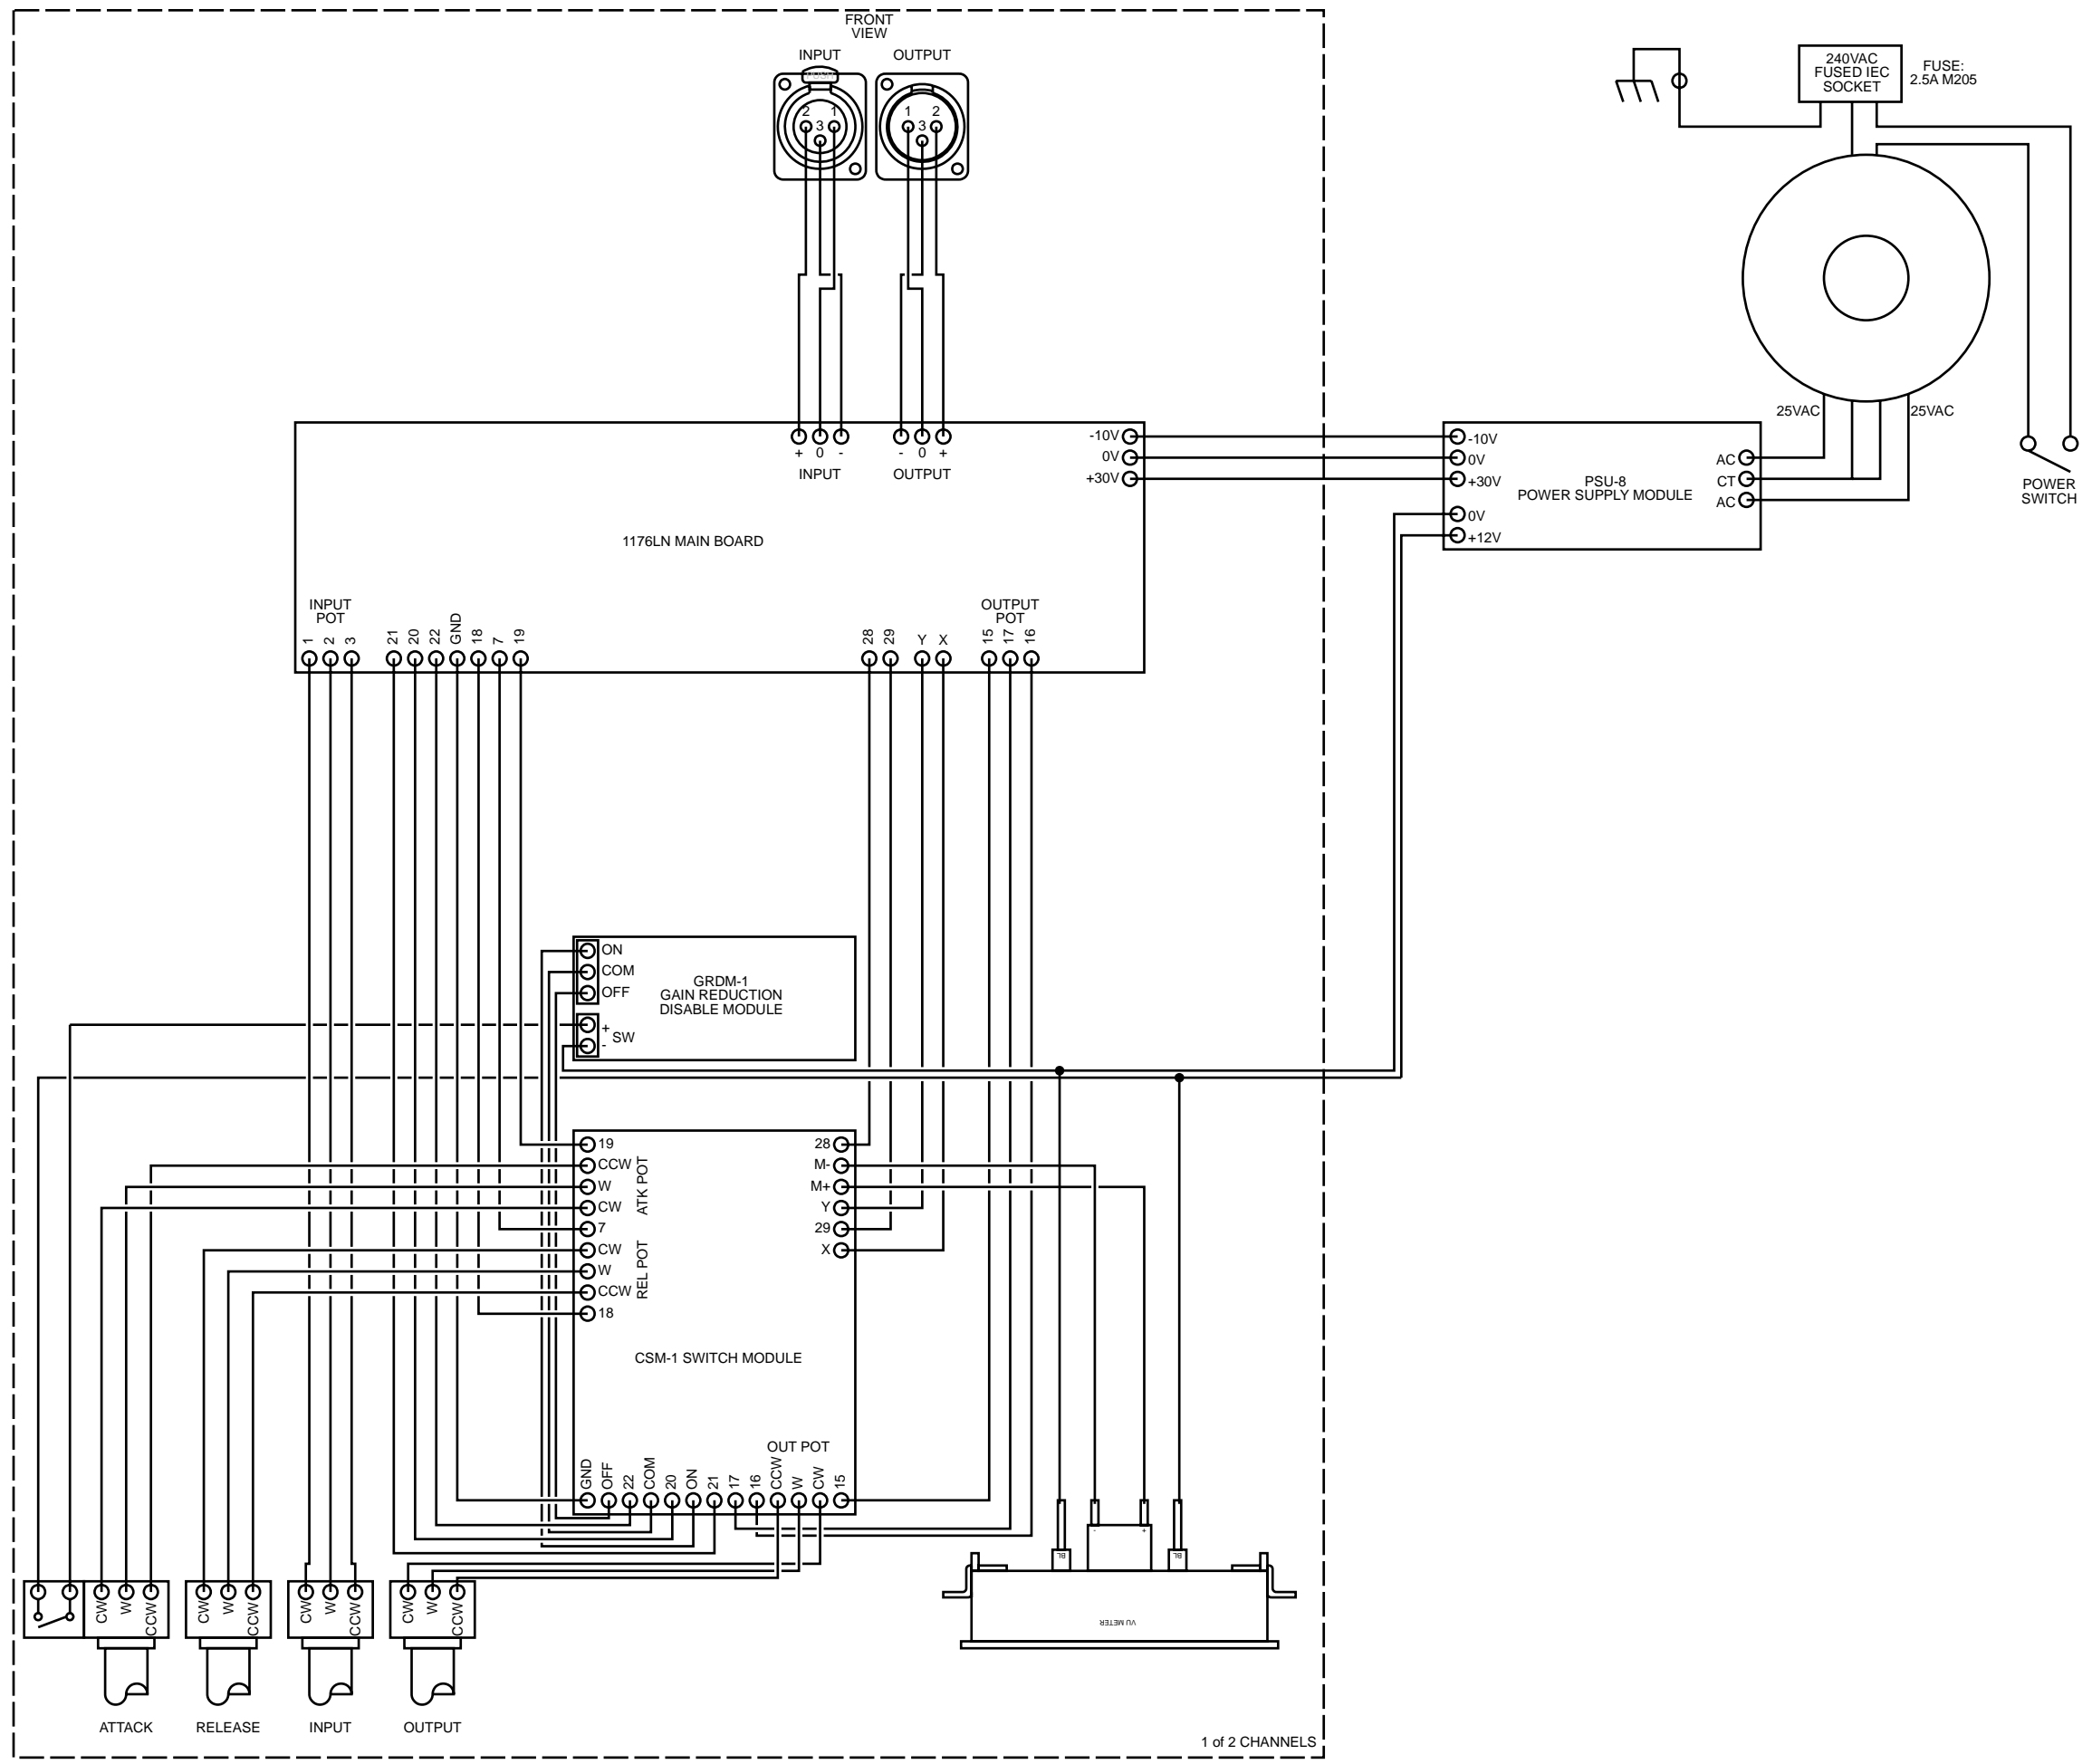

CHANGELOG		
REV	DATE	CHANGE

1 of 2 CHANNELS

PROJECT	
1176LN - AXT VERSION	
TITLE	
MODULE & CONTROL WIRING	
SCALE	DRAWN
1:1 @ A3	
DATE	CHK
DRWG NO	